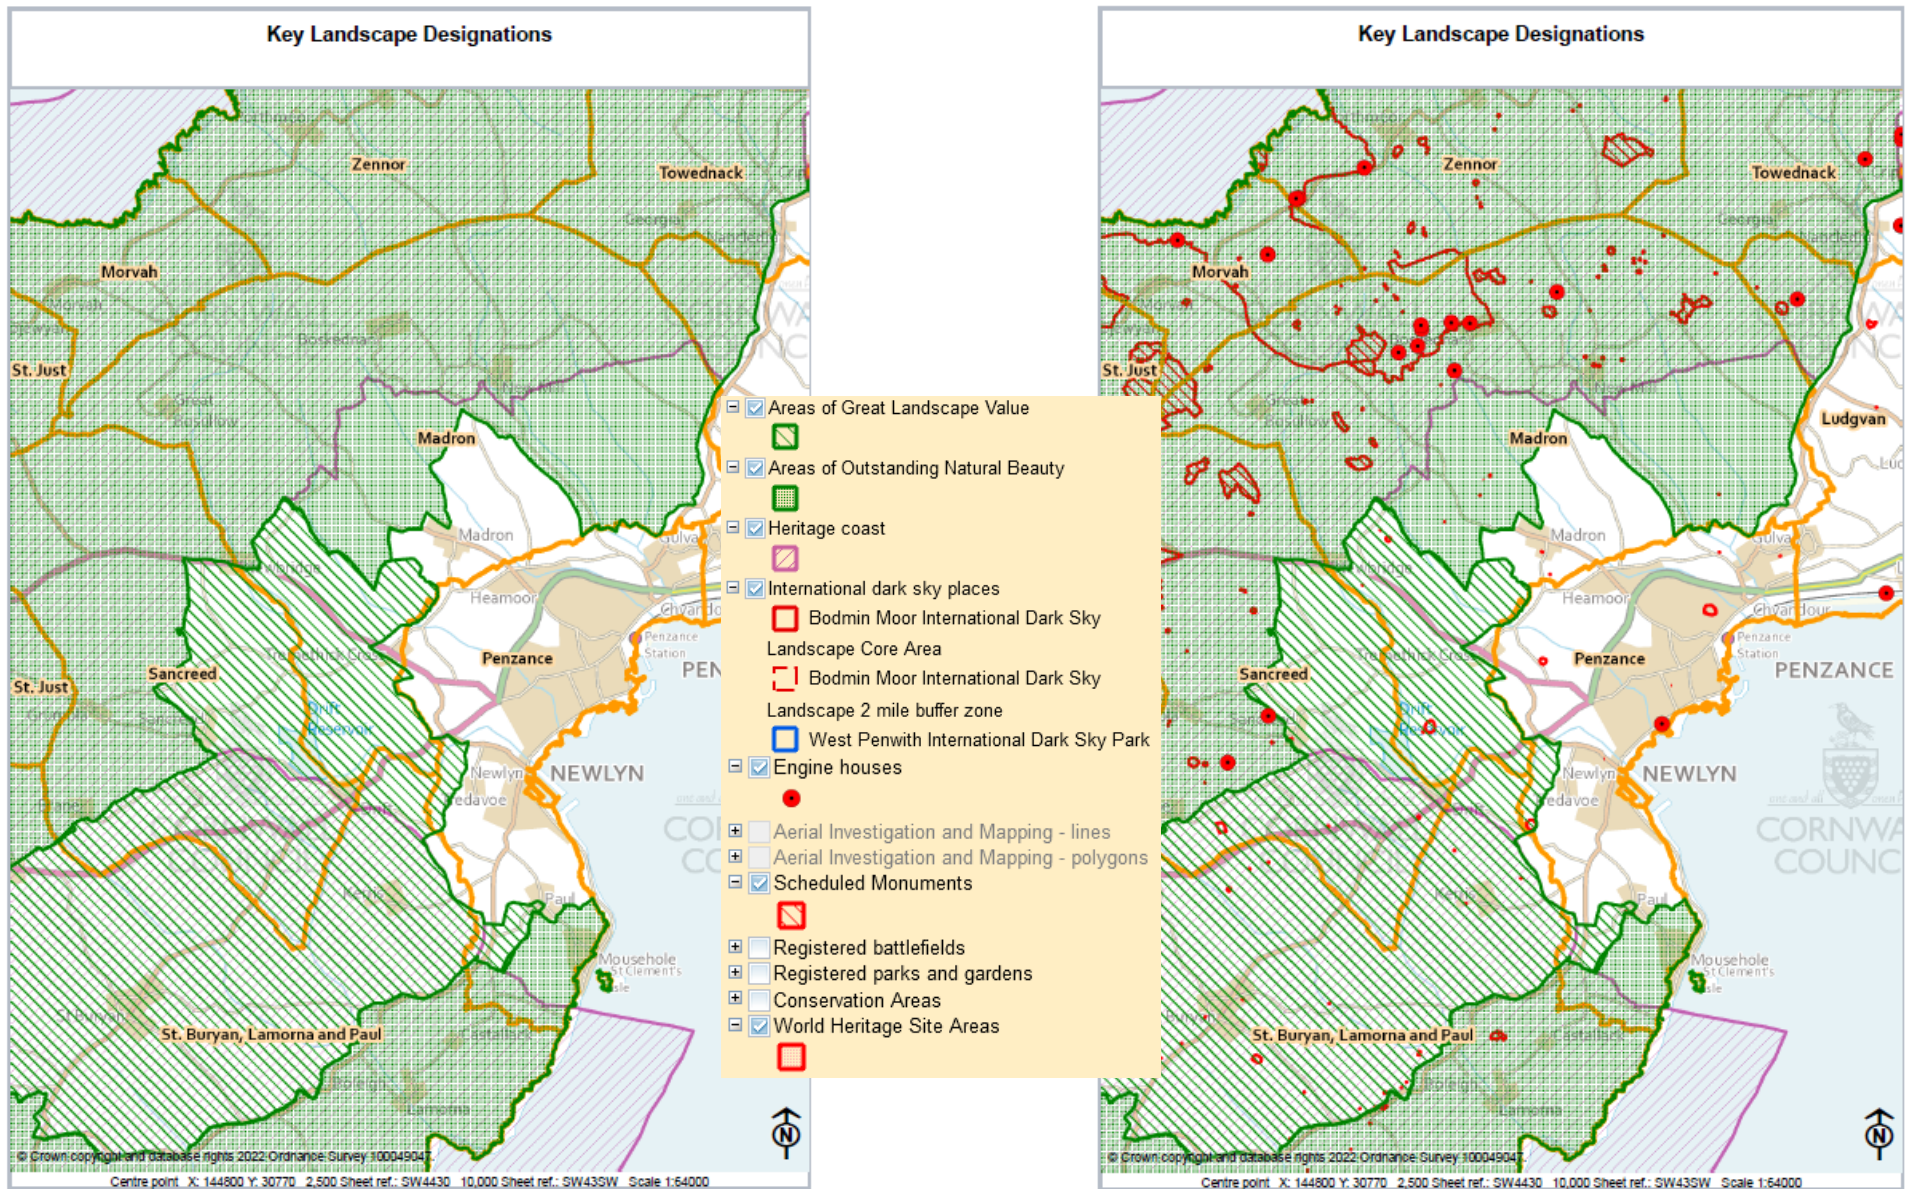

APPENDIX 4: KEY LANDSCAPE DESIGNATIONS

September 2023

Source: Cornwall Council Interactive Mapping, <https://map.cornwall.gov.uk/website/ccmap/>

Additional Landscape Designation: Candidate AGLV – eastward extension to existing St Buryan AGLV (2023 AGLV Review)